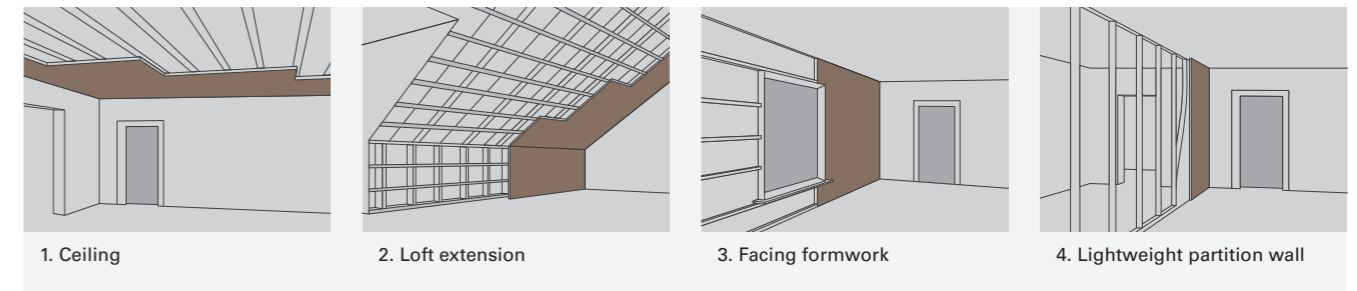

ClickBoard

Parador ClickBoard is the perfect choice for decorating walls, ceilings and pitched roofs over large areas or to make a statement on individual areas. With attractive decors and various surface textures, Parador ClickBoard provides the right look, from classic to modern, for every taste and design need. Simple handling is assured by installation-friendly formats, which are especially designed for the different application areas, namely wall, ceiling and loft extension. Parador ClickBoard is lightfast, resistant to damp and suitable for continuous use with recessed lights due to their heat resistance. Thanks to the patented click mechanism with its Safe-Lock profile, ClickBoard can be worked quickly, without complications and almost without joints. Furthermore, ClickBoard can easily be painted or wallpapered.

1. Ceiling

2. Loft extension

3. Facing formwork

4. Lightweight partition wall

ClickBoard

- › 12 mm panel thickness
- › scratch-resistant and easy to clean surfaces
- › almost invisible joints
- › available in three different formats
- › excellent HDF board stability

for walls

for loft extension

for ceilings

	› 2585 x 492mm*		› 2585 x 389mm*		› 1258 x 389mm*
	› 2585 x 389mm*		› 1258 x 389mm*		

*Covering measurement

Fibre plaster stone grey
ClickBoard